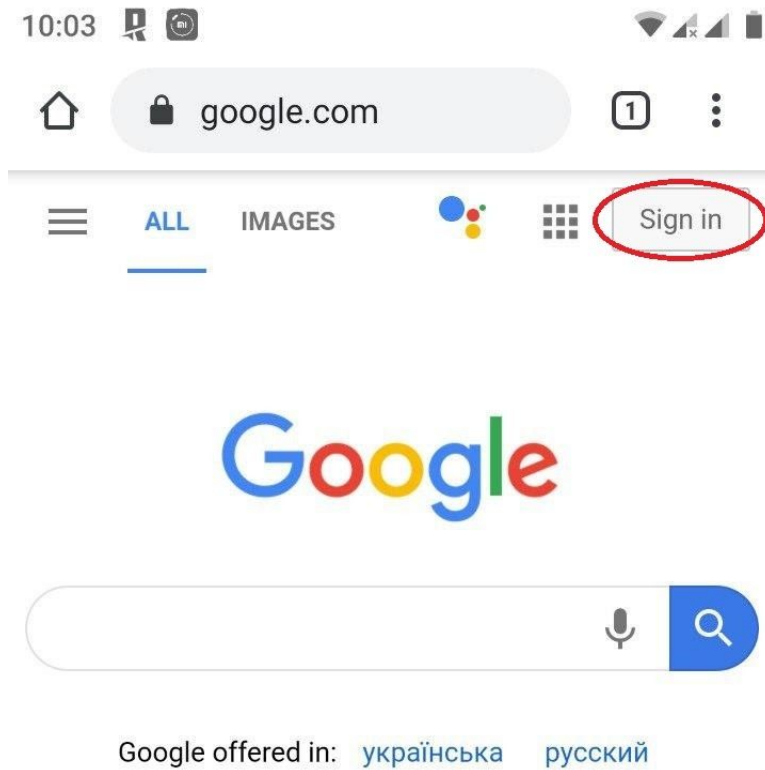

To access your Moodle account, first you need to log in to your university email ([your\\_name@tdmu.edu.ua](mailto:your_name@tdmu.edu.ua)). Go to google.com and press sign in.

Ukraine

Enter login that was given to you by dean office

09:34    

  accounts.google.com/  

 Войдите в аккаунт Google