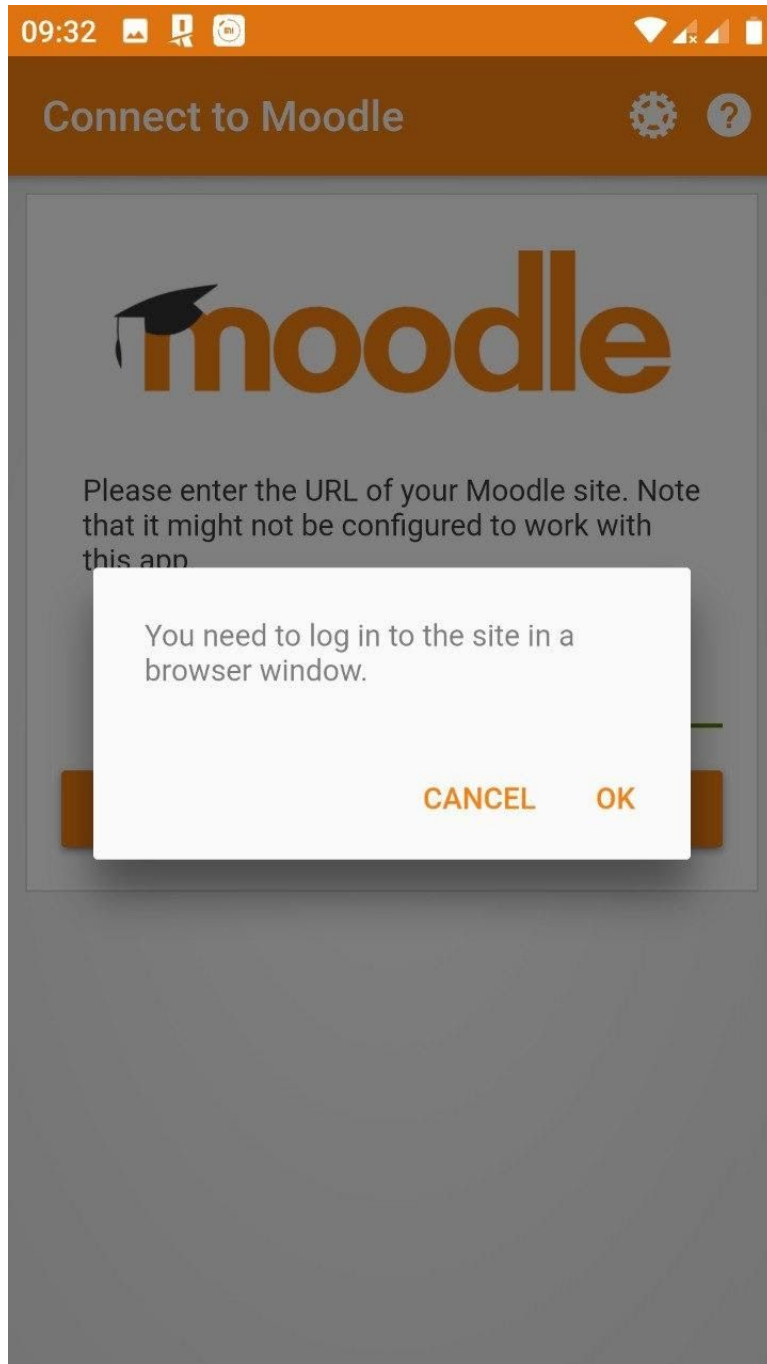

If you are logging in to the Moodle account via application, in adres field enter "moodle.tdmu.edu.ua" and press "connect".

09:32

## Connect to Moodle

Please enter the URL of your Moodle site. Note that it might not be configured to work with this app.

moodle.tdmu.edu.ua

**CONNECT!**

Press “ok”, it will redirect you to a browser that is on your device by default.  
IMPORTANT: Make sure that you have logged in to your email in the browser.